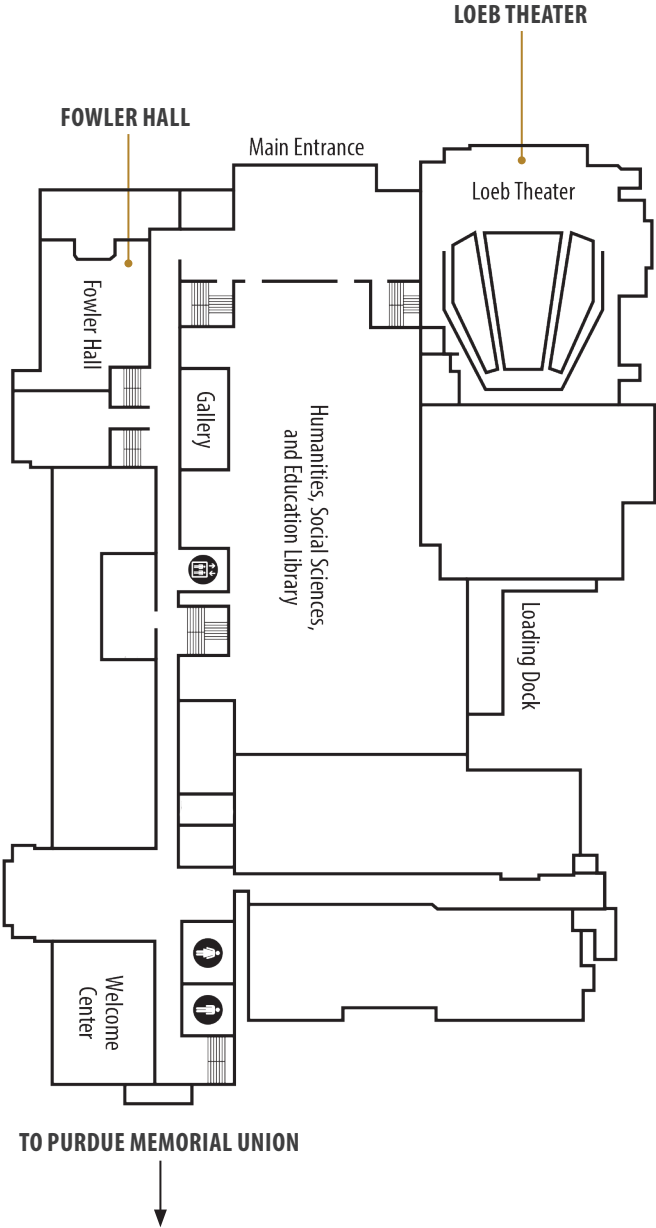

# STEWART CENTER, FIRST FLOOR

OPENING SESSION (LOEB THEATER) & TECHNICAL SESSIONS

# STEWART CENTER, SECOND FLOOR

TECHNICAL SESSIONS & PRESENTATION SUBMISSION FOR PURDUE E-PUBS

PRESENTATION SUBMISSION  
FOR PURDUE E-PUBS

# STEWART CENTER, THIRD FLOOR