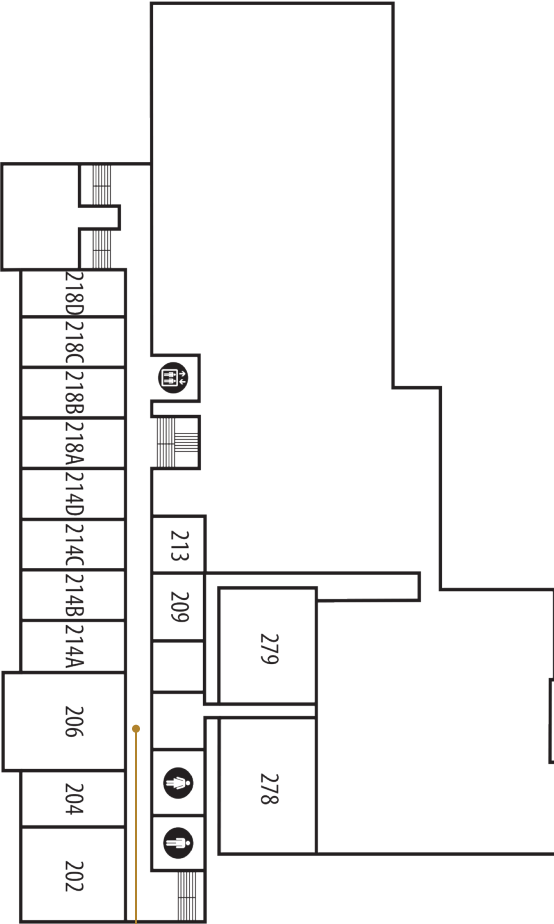

# STEWART CENTER, FIRST FLOOR

OPENING SESSION (LOEB THEATER) & TECHNICAL SESSIONS

# STEWART CENTER, SECOND FLOOR

TECHNICAL SESSIONS & PRESENTATION SUBMISSION FOR PURDUE E-PUBS

PRESENTATION SUBMISSION  
FOR PURDUE E-PUBS

# STEWART CENTER, THIRD FLOOR